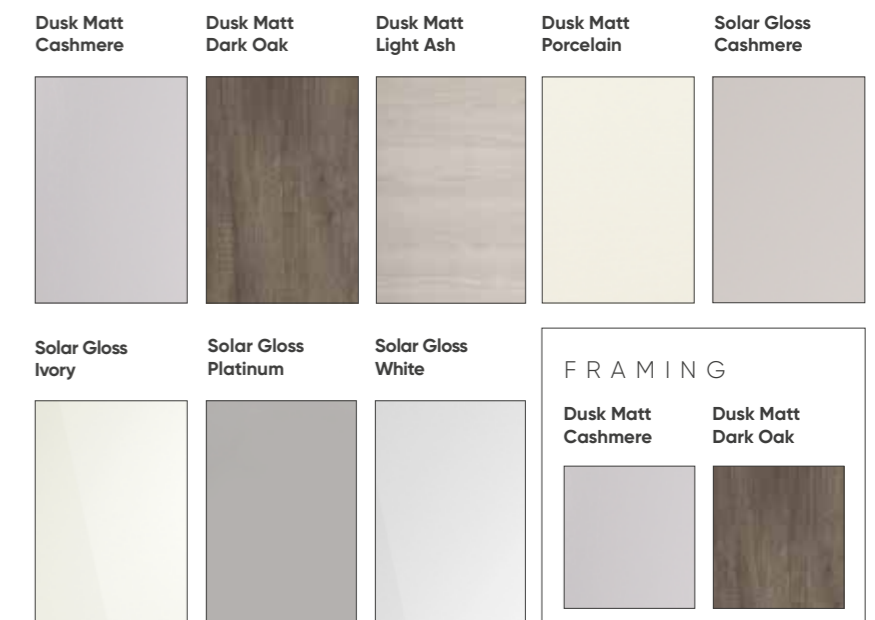

LUNAR

DUSK

SOLAR

GLIDE

SLIDING WARDROBES

ORION

HOME OFFICE FRONTS

Cabinet framing including desks are available in Dusk Matt Cashmere and Dusk Matt Dark Oak only. These along with all other finishes are available as drawer fronts.

GLIDE STYLES

Follow the 5 easy steps below to choose the desired style of Glide sliding wardrobes for your bedroom.

HANDLES

A selection of handles are available to suit the style of furniture chosen. From contemporary chrome to more decorative handles for a traditional look.