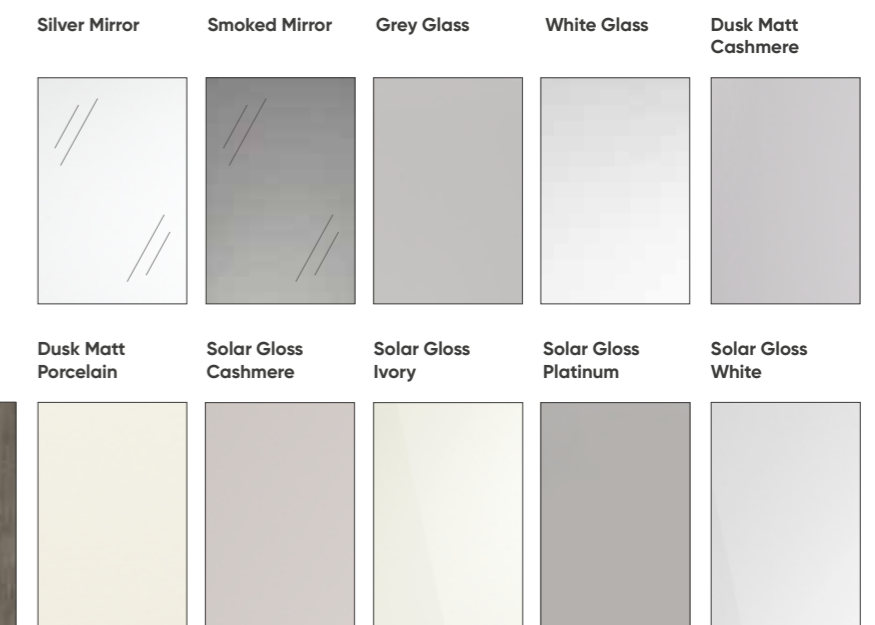

Internal mirror

Deluxe hanging rail

Drawers with internal organisers

Illuminated hanging rail

Pull out mirror

Drawers and compartment dividers

RANGE SELECTION

From contemporary to classic, there is a furniture range and finish available for any style of home from urban apartments to country cottages.

LUNAR

DUSK

SOLAR

GLIDE

SLIDING WARDROBES

ORION

HOME OFFICE FRONTS

Cabinet framing including desks are available in Dusk Matt Cashmere and Dusk Matt Dark Oak only. These along with all other finishes are available as drawer fronts.

GLIDE STYLES

Follow the 5 easy steps below to choose the desired style of Glide sliding wardrobes for your bedroom.

HANDLES

A selection of handles are available to suit the style of furniture chosen. From contemporary chrome to more decorative handles for a traditional look.