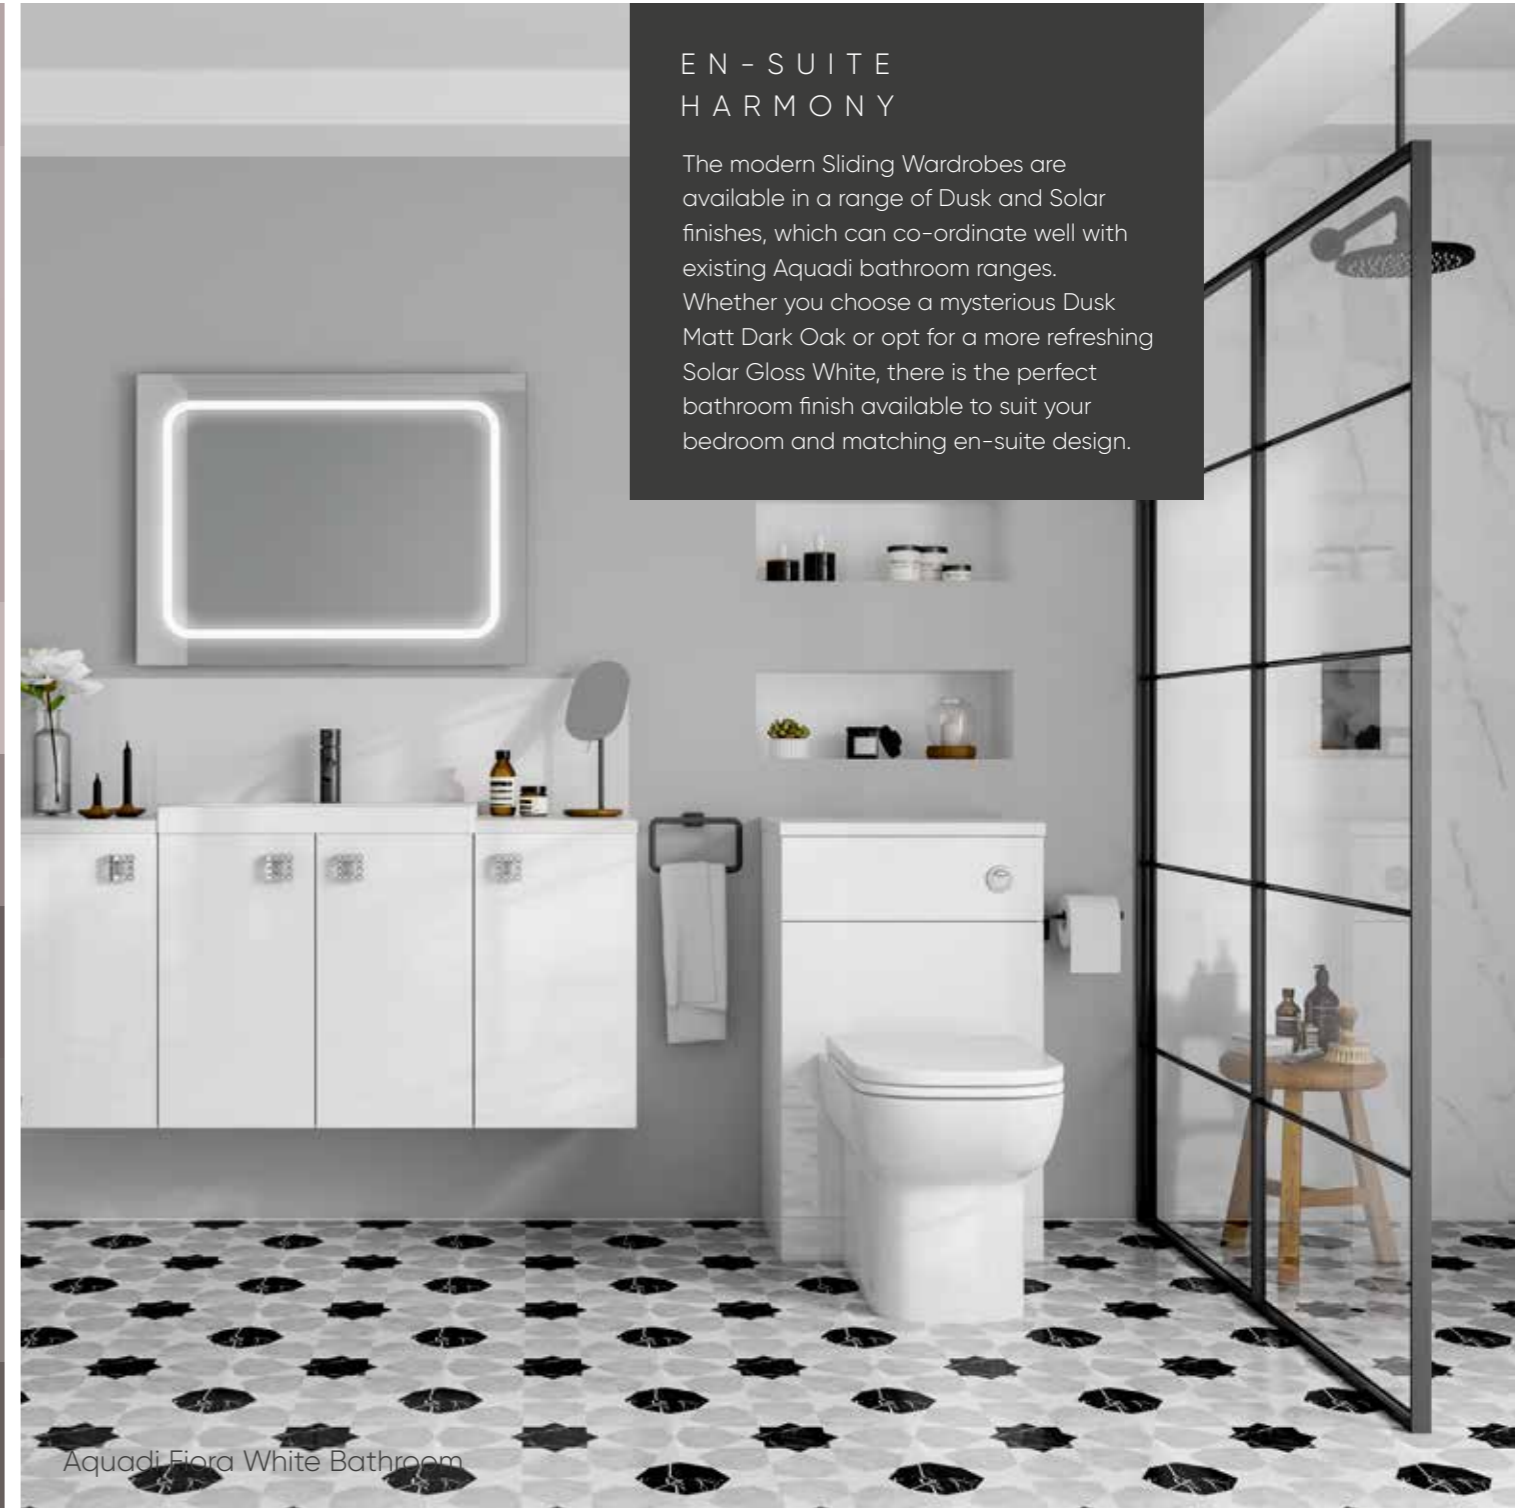

**EN-SUITE
HARMONY**
The modern Sliding Wardrobes are available in a range of Dusk and Solar finishes, which can co-ordinate well with existing Aquadi bathroom ranges. Whether you choose a mysterious Dusk Matt Dark Oak or opt for a more refreshing Solar Gloss White, there is the perfect bathroom finish available to suit your bedroom and matching en-suite design.

Aquadi Fiora White Bathroom