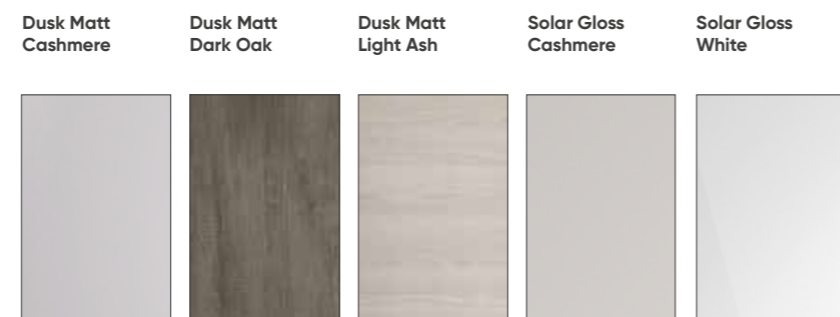

Internal mirror

Deluxe hanging rail

Drawers with internal organisers

Illuminated hanging rail

Pull out mirror

Drawers and compartment dividers

RANGE SELECTION

From contemporary to classic, there is a furniture range and finish available for any style of home from urban apartments to country cottages.

LUNAR

DUSK

SOLAR

GLIDE

SLIDING WARDROBES

ORION

HOME OFFICE FRONTS

Cabinet framing including desks are available in Dusk Matt Cashmere and Dusk Matt Dark Oak only. These along with all other finishes are available as drawer fronts.

GLIDE STYLES

Follow the 5 easy steps below to choose the desired style of Glide sliding wardrobes for your bedroom.

HANDLES

A selection of handles are available to suit the style of furniture chosen. From contemporary chrome to more decorative handles for a traditional look.