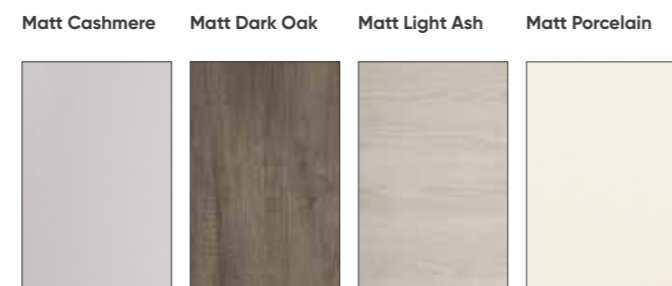

Internal mirror

Deluxe hanging rail

Drawers with internal organisers

Illuminated hanging rail

Pull out mirror

Drawers and compartment dividers

RANGE SELECTION

From contemporary to classic, there is a furniture range and finish available for any style of home from urban apartments to country cottages.

LUNAR

DUSK

SOLAR

GLIDE

SLIDING WARDROBES

ORION

HOME OFFICE FRONTS

Cabinet framing including desks are available in Dusk Matt Cashmere and Dusk Matt Dark Oak only. These along with all other finishes are available as drawer fronts.